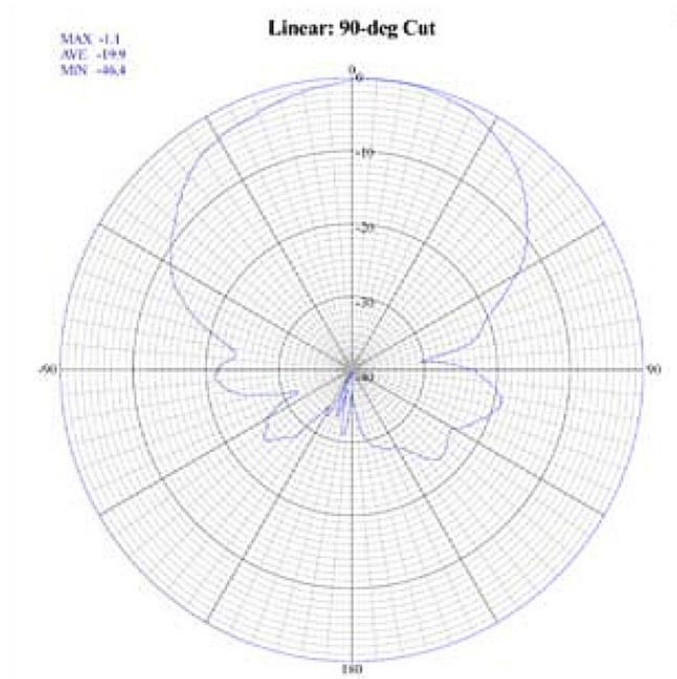

TESTING REPORT

Return Loss

V.S.W.R

Antenna Vertical Pattern

2.45 GHz

5.5 GHz

WLGP-5024-07RS4

ACCESSORIES

- | | | | | | |
|---|---|--------|---|---|--------|
| ① |  | * 1 PC | ② |  | * 4 PC |
| ③ |  | * 4 PC | ④ |  | * 4 PC |
| ⑤ |  | * 2 PC | ⑥ |  | * 2 PC |
| ⑦ |  | * 4 PC | ⑧ |  | * 4 PC |
| ⑨ |  | * 4 PC | | | |