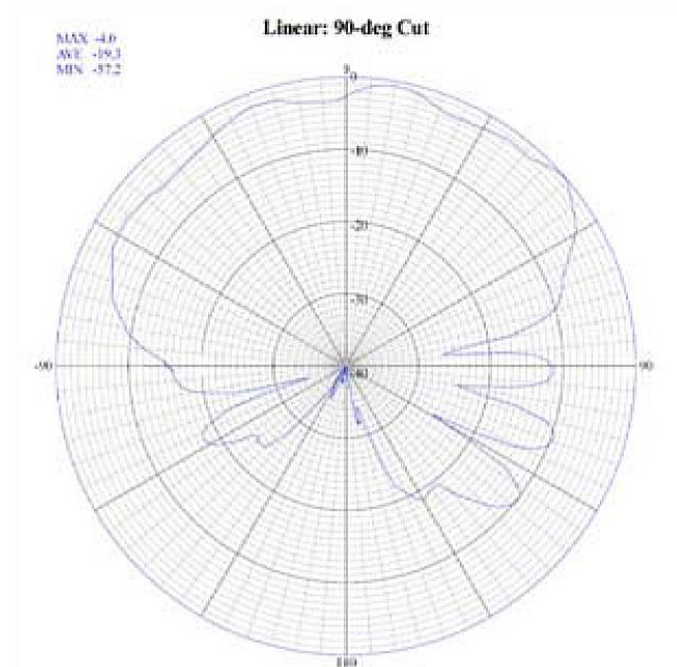

TESTING REPORT

Return Loss

V.S.W.R

Antenna Vertical Pattern

2.45 GHz

5.5 GHz

WLGP-5024-07RS4

ACCESSORIES

- | | | | | | |
|---|---|--------|---|---|--------|
| ① |  | * 1 PC | ② |  | * 4 PC |
| ③ |  | * 4 PC | ④ |  | * 4 PC |
| ⑤ |  | * 2 PC | ⑥ |  | * 2 PC |
| ⑦ |  | * 4 PC | ⑧ |  | * 4 PC |
| ⑨ |  | * 4 PC | | | |