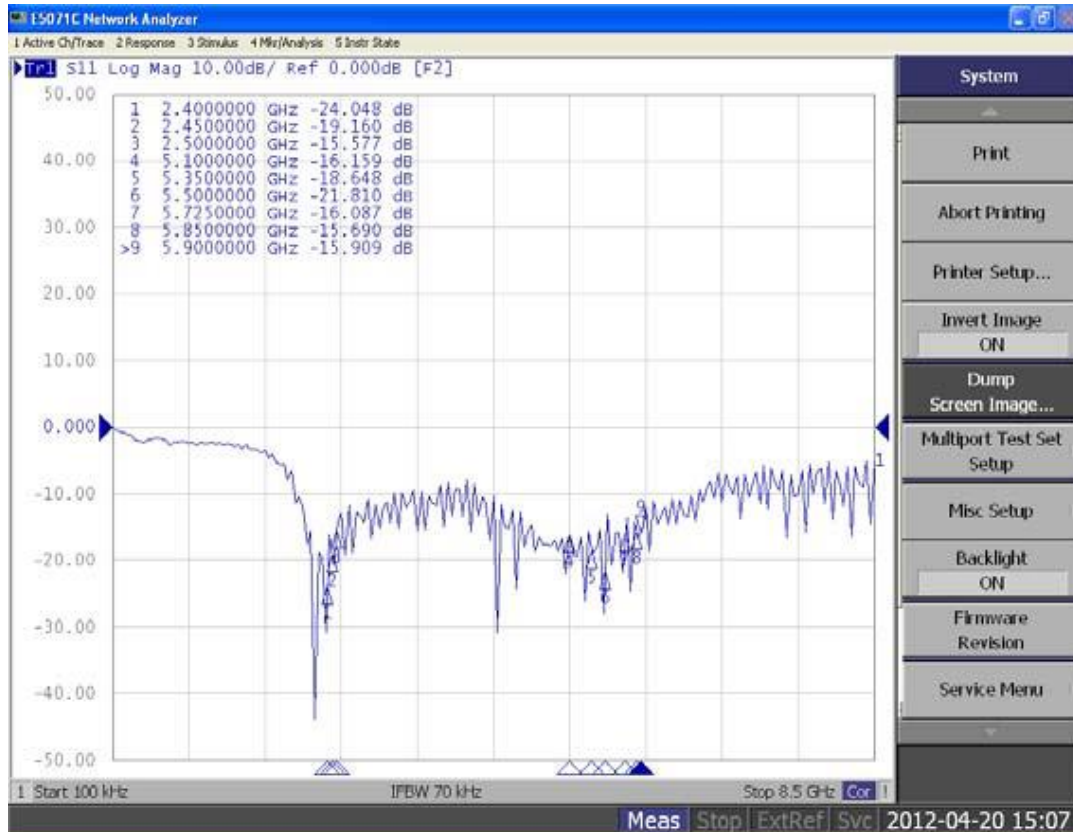

Features :

- RoHS Compliant
- The Weight is light
- Heavy Duty mounting
- Superior Performance
- Good appearance design
- Installed for vertical or horizontal polarization

SPECIFICATIONS:

Electrical Specifications

Frequency Range	2400~2500MHz 5100~5900MHz
V.S.W.R	≤ 1.5:1
Return Loss	≥ -14db
Antenna Type	PCB patch
Gain	7dBi 2.4GHz 5dBi 5.0GHz
Polarization	Vertical
Maximum Power	50W
Vertical	95° 2.4GHz 120° 5.0GHz
Impedance	50Ω

Mechanical Specifications

Size	L238xW238Xh32mm
Weight	1250g
Wind Survival	> 150 MPH
Radome Material	ABS+UV resistance
Clamps	Multiple options
Mounting	Multiple options
Operating Temperature	-40°C to +80°C
Cable	RG316-1m x4
Connector	RP SMA Male x4

TESTING REPORT

Return Loss

V.S.W.R

Antenna Vertical Pattern

2.45 GHz

5.5 GHz

WLGP-5024-07RS4

ACCESSORIES