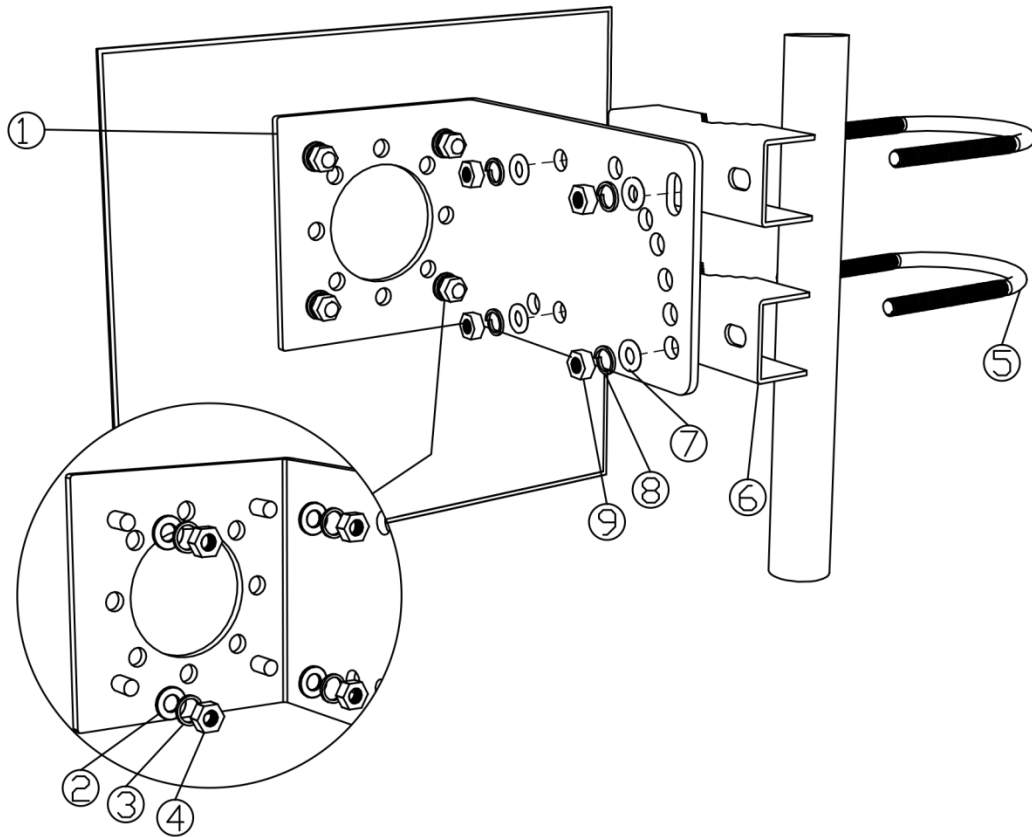

Mechanical Specifications

Size	L238xW238Xh32mm
Weight	1250g
Wind Survival	> 150 MPH
Radome Material	ABS+UV resistance
Clamps	Multiple options
Mounting	Multiple options
Operating Temperature	-40°C to +80°C
Cable	RG316-1m x4
Connector	RP SMA Male x4

TESTING REPORT

Return Loss

V.S.W.R

Antenna Vertical Pattern

2.45 GHz

5.5 GHz

WLGP-5024-07RS4

ACCESSORIES

- | | | | | | |
|---|---|--------|---|---|--------|
| ① |  | * 1 PC | ② |  | * 4 PC |
| ③ |  | * 4 PC | ④ |  | * 4 PC |
| ⑤ |  | * 2 PC | ⑥ |  | * 2 PC |
| ⑦ |  | * 4 PC | ⑧ |  | * 4 PC |
| ⑨ |  | * 4 PC | | | |