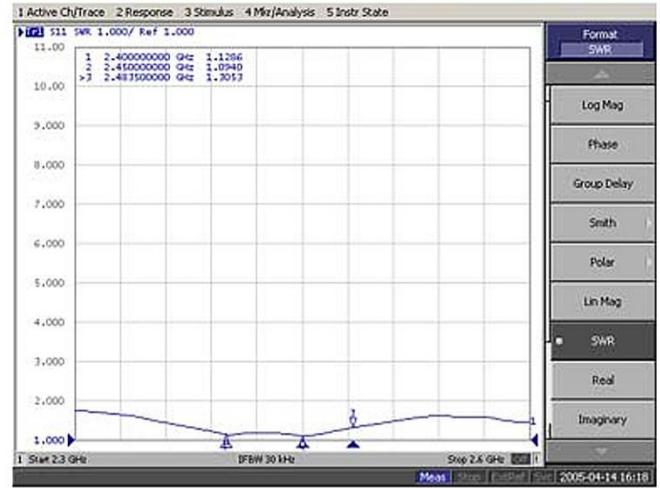

Testing Report

Antenna Vertical & Horizontal Pattern