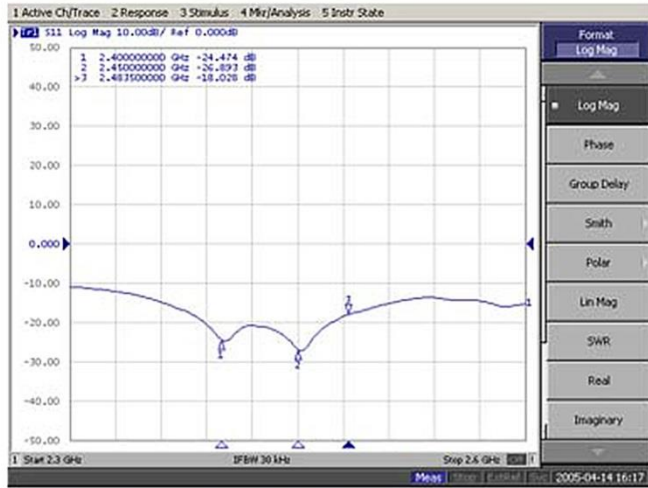

Testing Report

Antenna Vertical & Horizontal Pattern