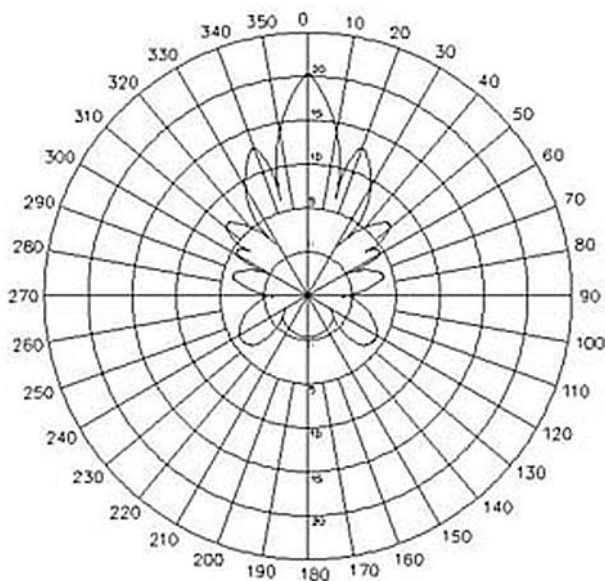

Testing Report

Antenna Vertical & Horizontal Pattern

H-plane

WIFI-Link™ Technologies Inc.

歲海尼可網路科技有限公司

WEB: <http://www.wifi-link.com.tw/> TEL: 06-2523801 FAX: 06-2526033