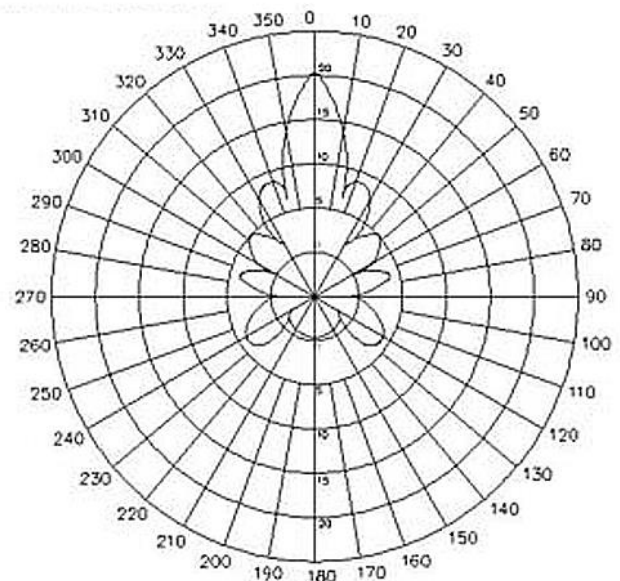

Electrical Specifications

| | |
|----------------------|---------------|
| Frequency Range | 2400~2483 MHz |
| V.S.W.R | ≤ 1.5:1 |
| Return Loss | ≥ -14db |
| Antenna Type | Collinear |
| Gain | 15dBi |
| Polarization | Vertical |
| Maximum Power | 50W |
| Vertical Beam-with | 25° |
| Horizontal Beam-with | 35° |
| Impedance | 50Ω |
| Connector | N-Female |

Mechanical Specifications

| | |
|-----------------------|--------------------|
| Dimension | 760 x 47 x 43 mm |
| Weight | 600g |
| Wind Survival | > 150 MPH |
| Radome Material | ABS+ UV resistance |
| Operating Temperature | -40℃ to +80 ℃ |
| Clamps | U-bolt |
| RoHS Compliant | Yes |

Testing Report

Antenna Vertical & Horizontal Pattern

H-plane

E-plane

WIFI-Link™ Technologies Inc.

歲海尼可網路科技有限公司

WEB: <http://www.wifi-link.com.tw/> TEL: 06-2523801 FAX: 06-2526033