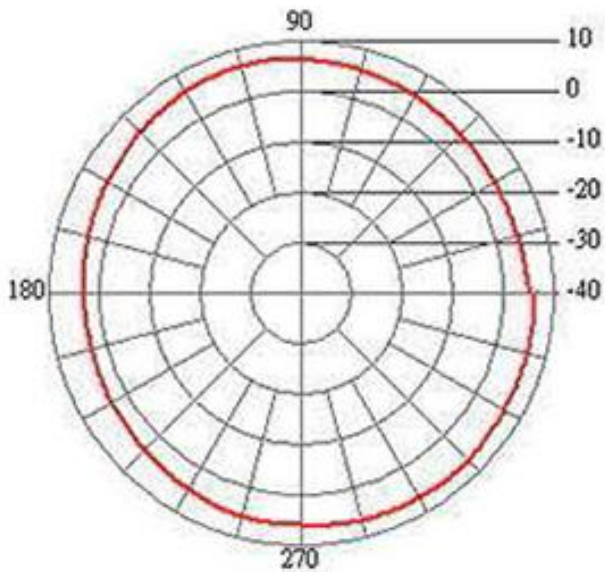

Antenna Vertical & Horizontal Pattern

2.4GHz

Vertical