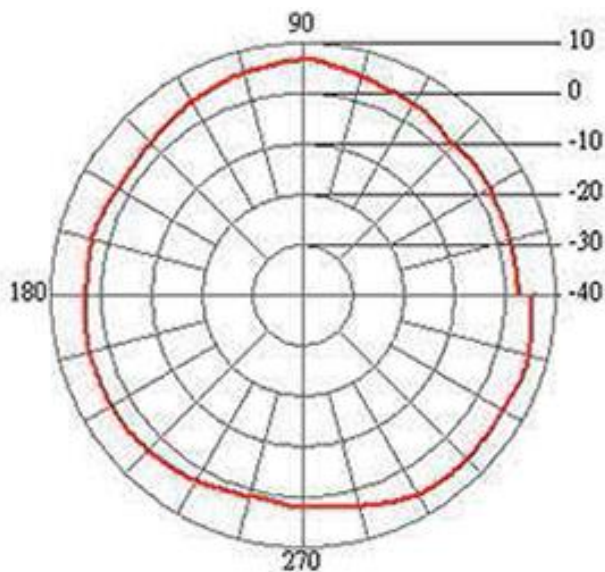

Mechanical Specifications

Dimension	274 x 13mm
Weight	30g
Housing	ABS
Hinge	ABS
Color	Black
Operating Temperature	-30°C to +75 °C
Storage Temperature	-30°C to +75 °C

Testing Report

V.S.W.R.

WIFI-Link™ Technologies Inc.

歲海尼可網路科技有限公司

WEB: <http://www.wifi-link.com.tw/> TEL: 06-2523801 FAX: 06-2526033

Antenna Vertical & Horizontal Pattern

2.4GHz

Vertical

Horizontal

5.0GHz

Vertical

PART NO: WLD1-5024-07-02 DWG NAME: WLD1-5024-07-02

APPROVED BY	CHECKED BY	DESIGNED BY	UNITS: mm	Tolerance
		Supatchi	SCALE: 1/1	X.X ±0.2
		2016/12/13	REVISION: R	X.XX ±0.1
				X° ±1°