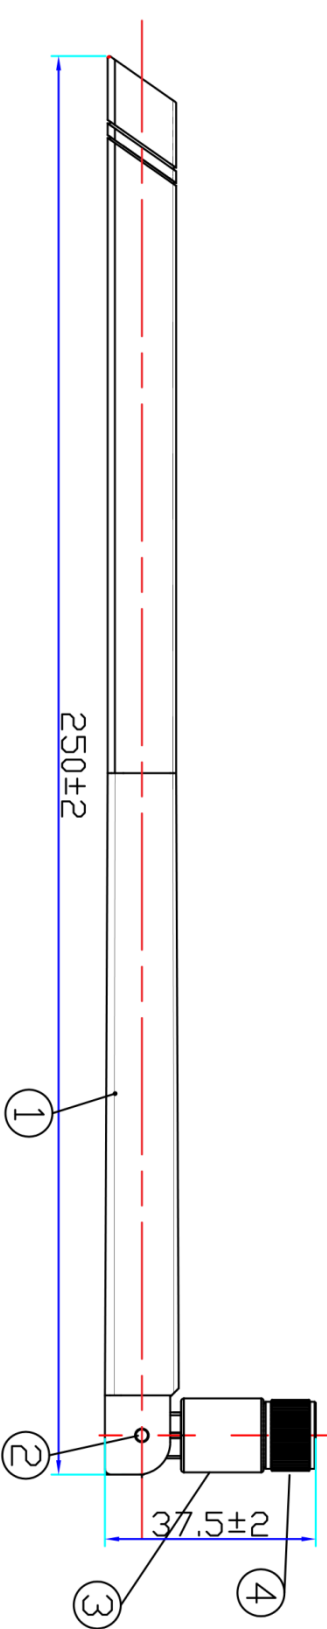

RoHS

Compatible

SIGN	DATE	DESCRIPTION	APPROVER
△			
△			
△			

TITLE: 7DBi黑色刀型雙頻天線 (2.4/5GHz)

PART NO: WLD1-5024-07-02   DWG NAME: WLD1-5024-07-02

APPROVED BY	CHECKED BY	DESIGNED BY	UNITS: mm	Tolerance
		Supatchi	SCALE: 1/1	X.X ±0.2
		2016/12/13	REVISION: R	X.XX ±0.1
				X° ±1°