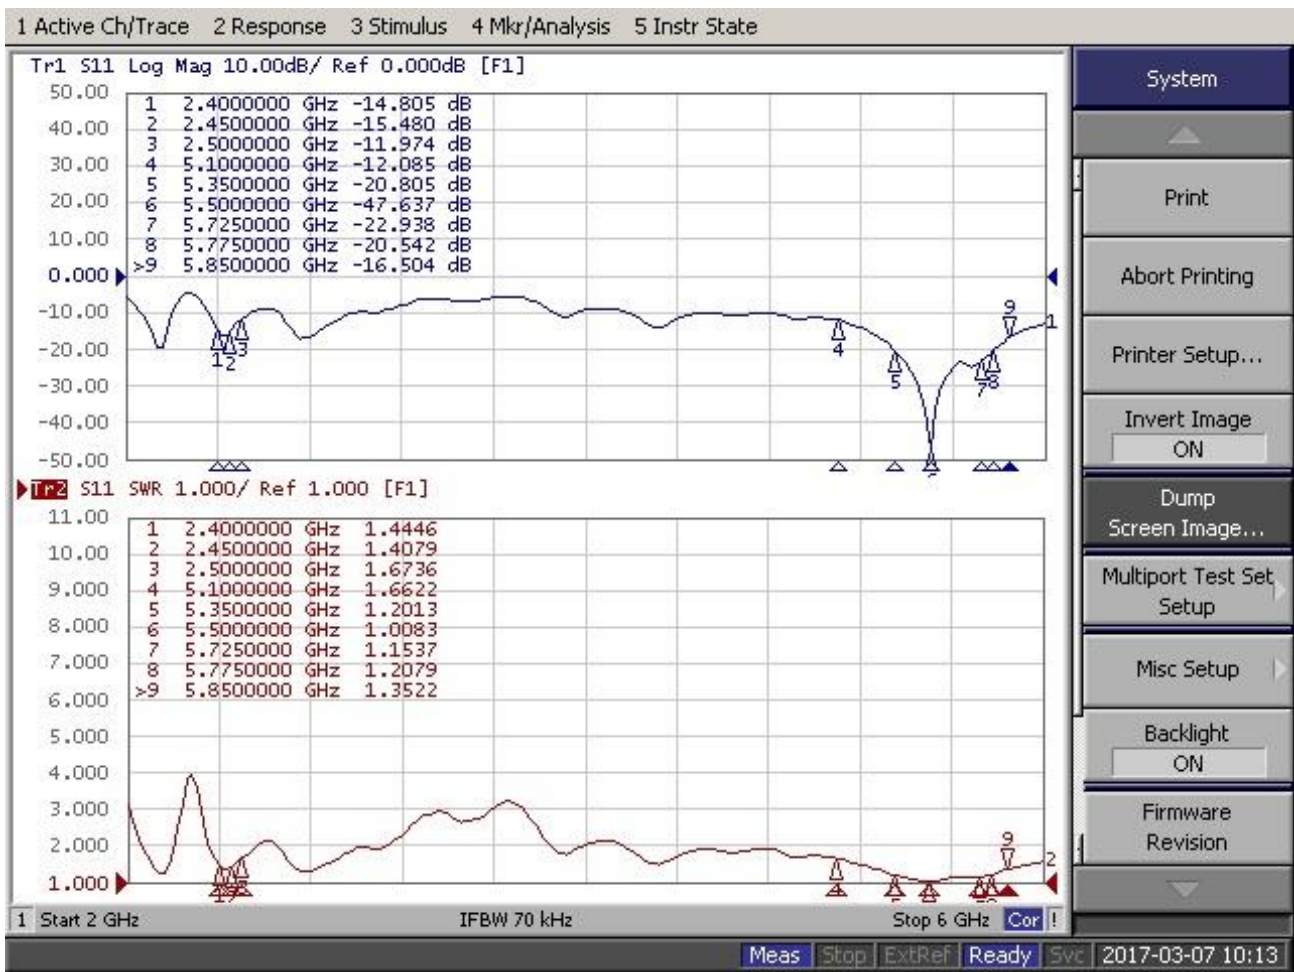

SPECIFICATIONS:

Electrical Specifications

Frequency Range	2400~2500 MHz 5150~5850 MHz
V.S.W.R	≤ 1.6:1
Antenna Type	PCB
Gain	2.4 GHz 5dBi 5 GHz 7dBi
Polarization	Linear
Horizontal Beam-with	360°
Impedance	50Ω
Connector	RP SMA MALE

Mechanical Specifications

Dimension	274 x 13mm
Weight	30g
Housing	ABS
Hinge	ABS
Color	Black
Operating Temperature	-30°C to +75 °C
Storage Temperature	-30°C to +75 °C

Testing Report

V.S.W.R.

WIFI-Link™ Technologies Inc.