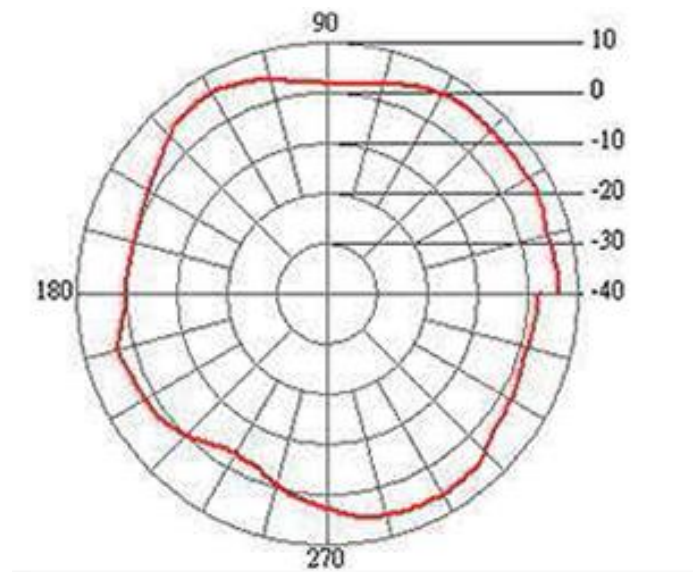

Horizontal

WIFI-Link™ Technologies Inc.

歲海尼可網路科技有限公司

WEB:<http://www.wifi-link.com.tw/> TEL:06-2523801 FAX:06-2526033