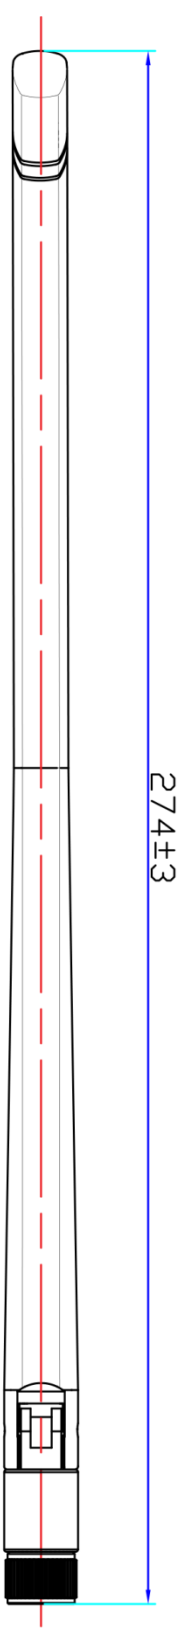

RoHS

Compatible

SIGN	DATE	DESCRIPTION	APPROVER
△			
△			
△			

TITLE: 7DBi黑色刀型雙頻天線 (2.4/5GHz)

PART NO: WLD1-5024-07-02   DWG NAME: WLD1-5024-07-02

APPROVED BY	CHECKED BY	DESIGNED BY	UNITS: mm	Tolerance
		Supatchi	SCALE: 1/1	X.X ±0.2
		2016/12/13	REVISION: R	X.XX ±0.1
				X° ±1°