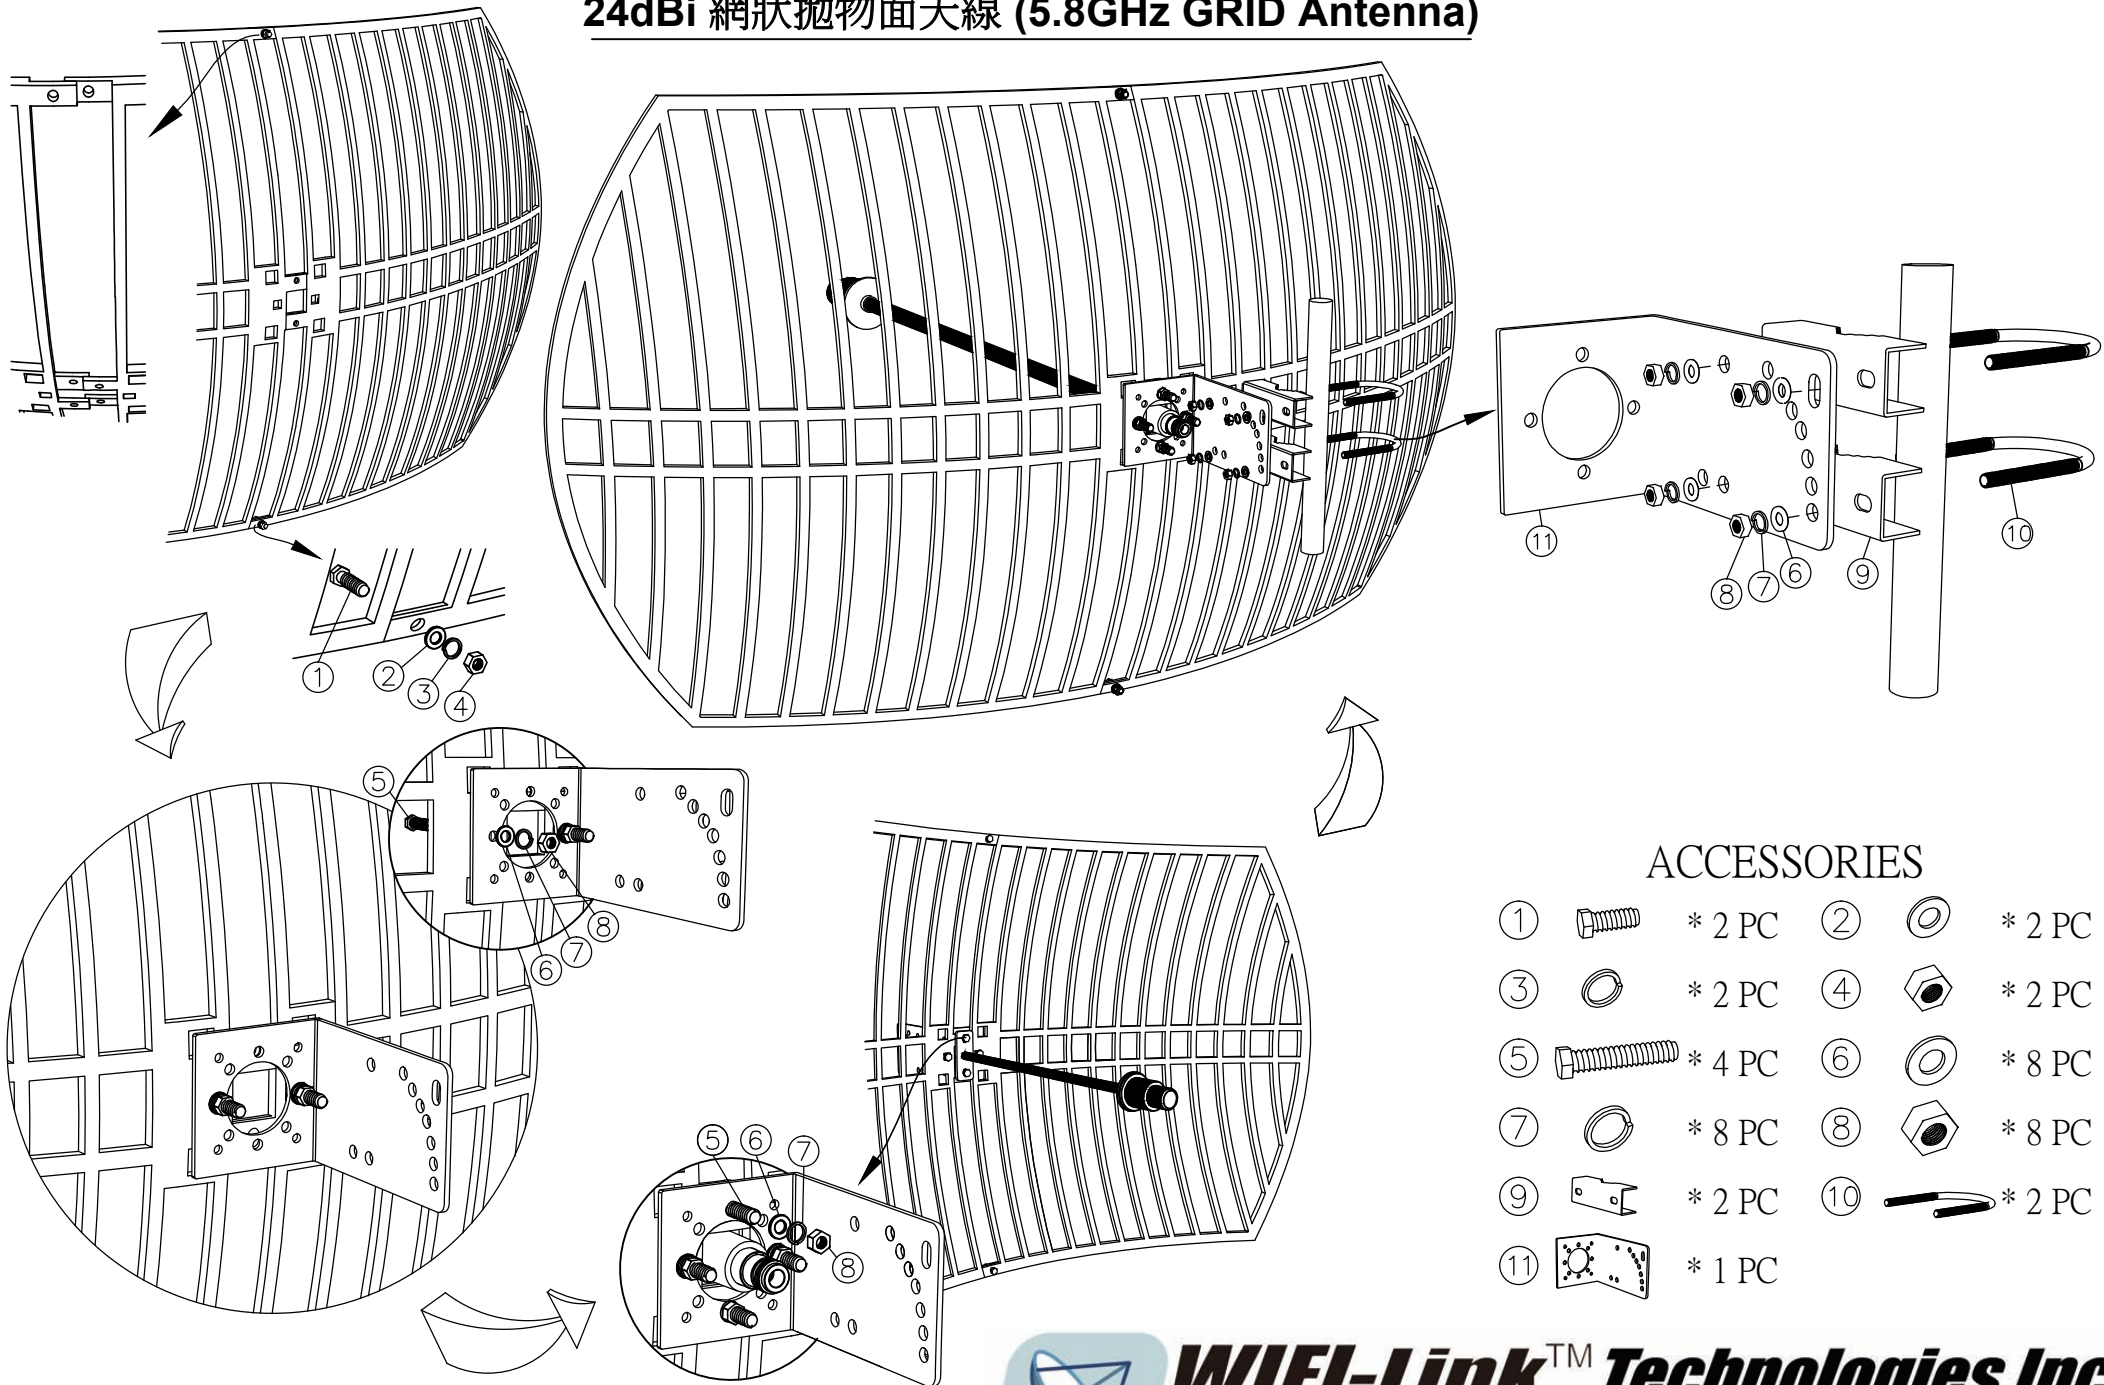

Mechanical Specifications

Dimension	300x 400mm
Weight	1100g
Wind Survival	> 150 MPH
Clamps	U-bolt
Mounting	86-126mm
Operating Temperature	-40°C to +80°C

TESTING REPORT

Return Loss

V.S.W.R

Antenna Vertical & Horizontal Pattern

Vertical

Horizontal

WIFI-Link™ Technologies Inc.

歲海尼可網路科技有限公司

WEB: <http://www.wifi-link.com.tw/> TEL: 06-2523801 FAX: 06-2526033

24dBi 網狀拋物面天線 (5.8GHz GRID Antenna)

ACCESSORIES

- | | | | | | |
|---|--|--------|---|--|--------|
| ① | | * 2 PC | ② | | * 2 PC |
| ③ | | * 2 PC | ④ | | * 2 PC |
| ⑤ | | * 4 PC | ⑥ | | * 8 PC |
| ⑦ | | * 8 PC | ⑧ | | * 8 PC |
| ⑨ | | * 2 PC | ⑩ | | * 2 PC |
| ⑪ | | * 1 PC | | | |