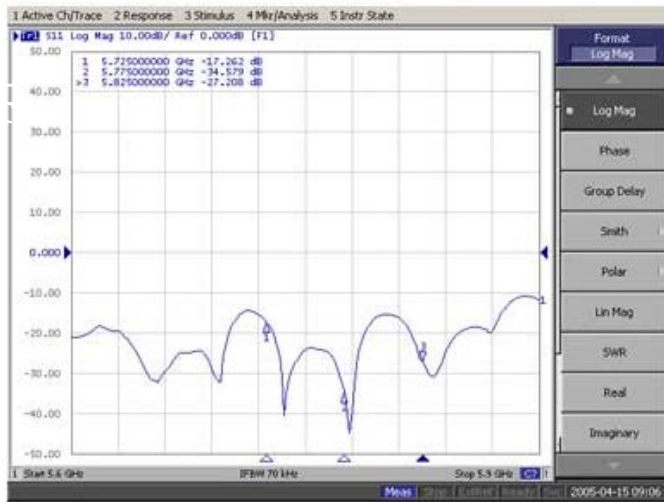

SPECIFICATIONS:

Electrical Specifications

Frequency Range	5725 - 5850MHz
V.S.W.R	≤ 1.5:1
Return Loss	≥ -14db
Gain	24dBi
Polarization	Vertical or Horizontal
Maximum Power	50W
Vertical Beam-with	14°
Horizontal Beam-with	10°
Impedance	50Ω
Connector	N-Female

Mechanical Specifications

Dimension	300x 400mm
Weight	1100g
Wind Survival	> 150 MPH
Clamps	U-bolt
Mounting	86-126mm
Operating Temperature	-40°C to +80°C

TESTING REPORT

Return Loss

V.S.W.R

Antenna Vertical & Horizontal Pattern