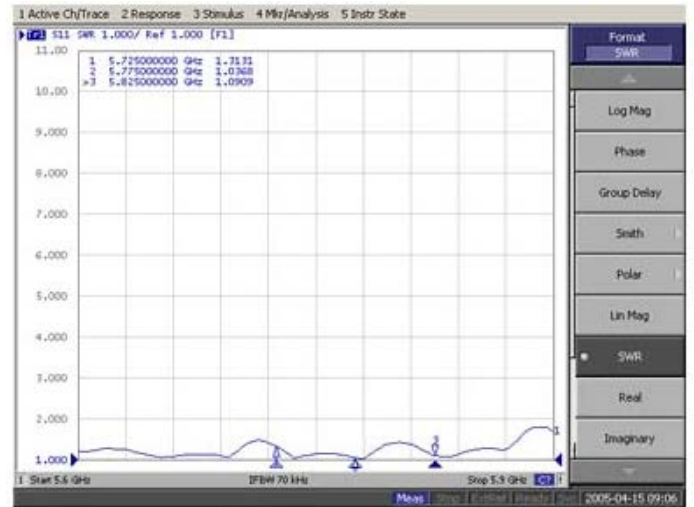

SPECIFICATIONS:

Electrical Specifications

Frequency Range	5725 - 5850MHz
V.S.W.R	≤ 1.5:1
Return Loss	≥ -14db
Gain	24dBi
Polarization	Vertical or Horizontal
Maximum Power	50W
Vertical Beam-with	14°
Horizontal Beam-with	10°
Impedance	50Ω
Connector	N-Female

Mechanical Specifications

Dimension	300x 400mm
Weight	1100g
Wind Survival	> 150 MPH
Clamps	U-bolt
Mounting	86-126mm
Operating Temperature	-40°C to +80°C

TESTING REPORT

Return Loss

V.S.W.R

Antenna Vertical & Horizontal Pattern